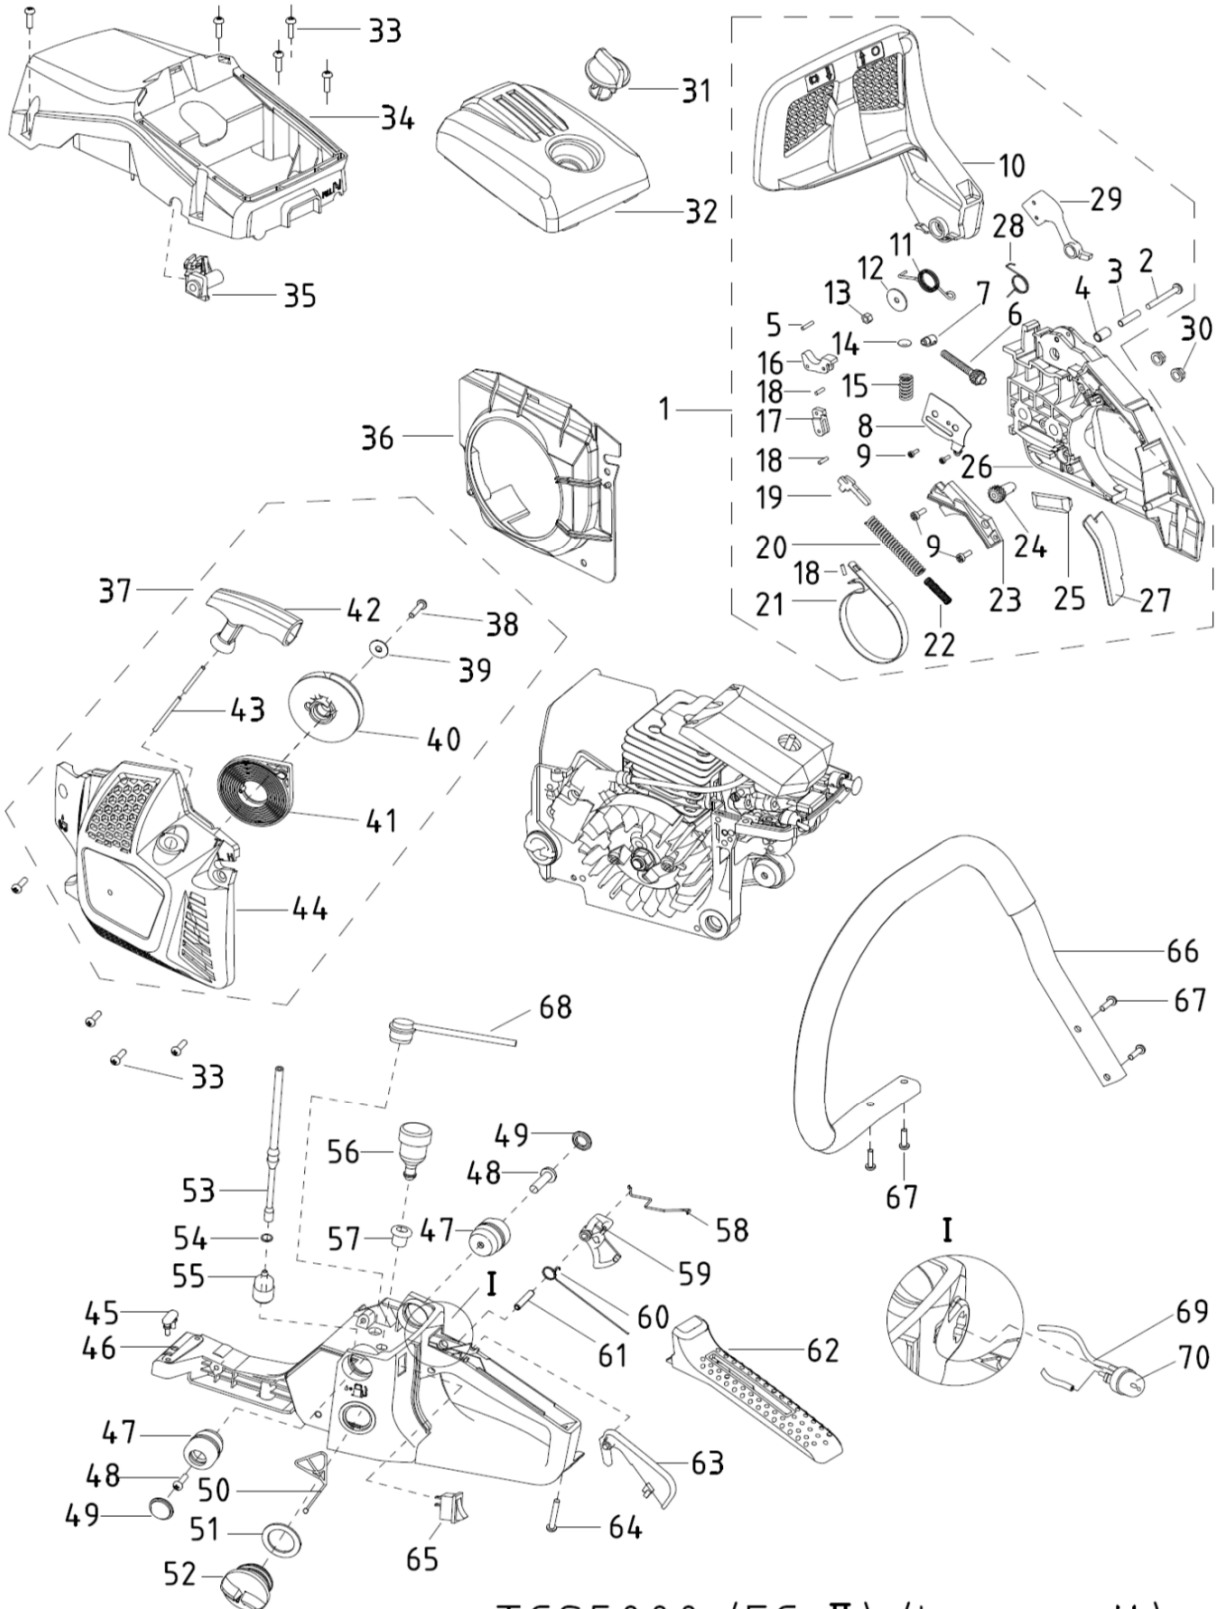

MOTOSIERRA CAMON TCS5000

Hoja nº1

TCS5000 (EC II) (engine unit)

CAMON
OUTDOOR POWER EQUIPMENT

MOTOSIERRA CAMON TCS 5000

Hoja nº2

TCS5000 (EC II) (base unit)