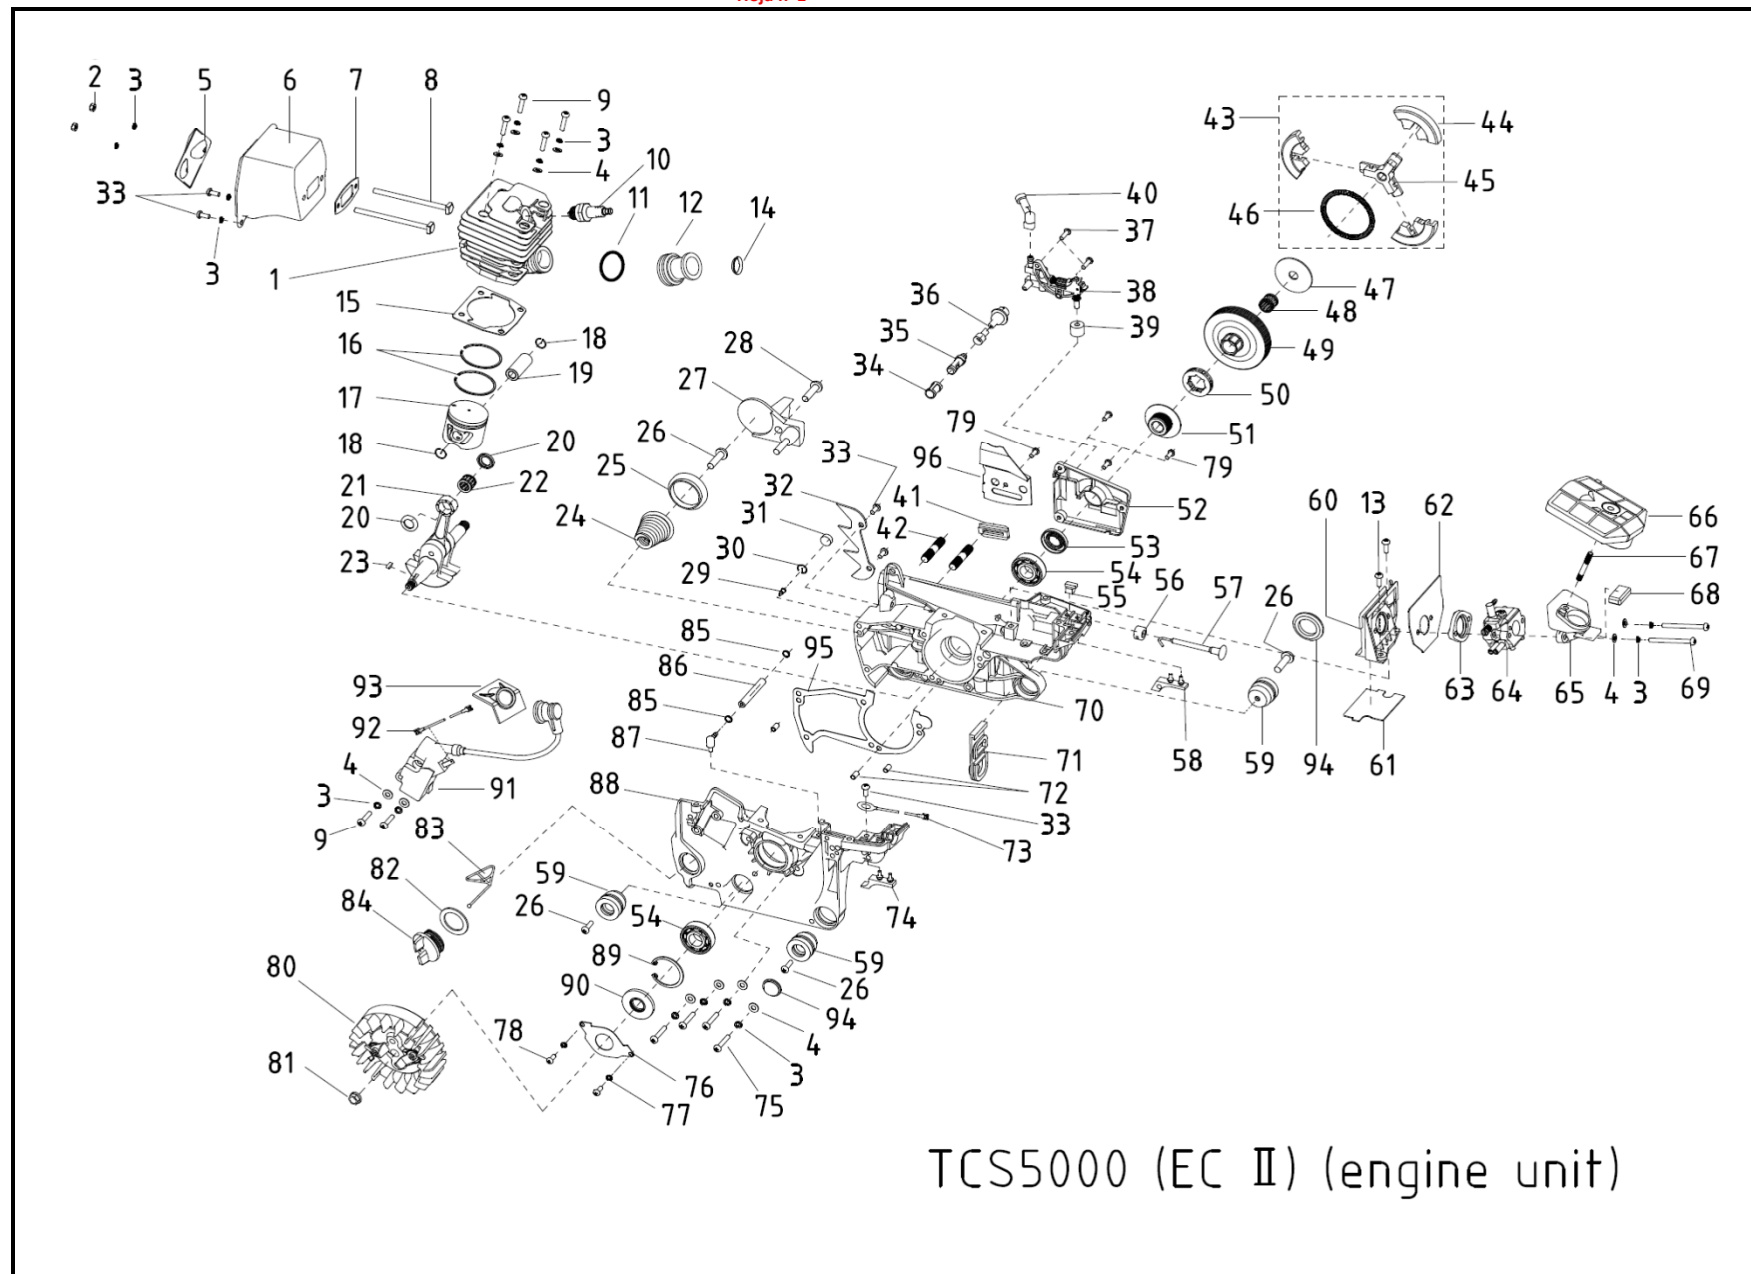

MOTOSIERRA CAMON TCS5000

Hoja nº1

TCS5000 (EC II) (engine unit)

CAMON
OUTDOOR POWER EQUIPMENT

MOTOSIERRA CAMON TCS 5000

Hoja nº2

TCS5000 (EC II) (base unit)